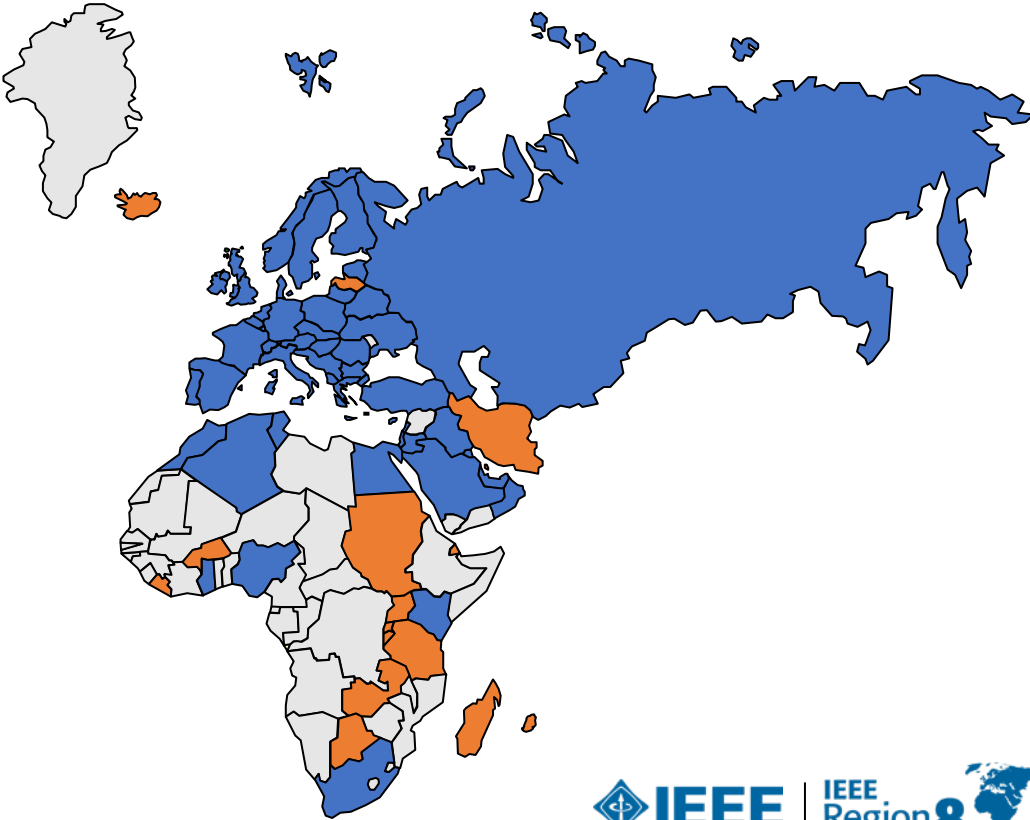

IEEE Region 8

Young Professionals

Current AGs

54 YP AGs

IEEE Sections & Subsections

Membership Statistics

Geographic IEEE Young Professional Membership - January 2022									
	Higher Grade w/o GSM			GSM w/o Students			Total		
Region	2022	2021	% Change	2022	2021	% Change	2022	2021	% Change
1	3,001	3,181	-5.7%	1,545	1,590	-2.8%	4,546	4,771	-4.7%
2	2,536	2,663	-4.8%	1,313	1,351	-2.8%	3,849	4,014	-4.1%
3	3,058	3,336	-8.3%	2,063	1,972	4.6%	5,121	5,308	-3.5%
4	2,318	2,410	-3.8%	1,413	1,486	-4.9%	3,731	3,896	-4.2%
5	2,916	3,263	-10.6%	1,505	1,491	0.9%	4,421	4,754	-7.0%
6	5,794	6,276	-7.7%	2,285	2,421	-5.6%	8,079	8,697	-7.1%
R 1-6	19,623	21,129	-7.1%	10,124	10,311	-1.8%	29,747	31,440	-5.4%
7	2,534	2,820	-10.1%	1,809	1,819	-0.5%	4,343	4,639	-6.4%
8	13,858	13,872	-0.1%	10,493	9,974	5.2%	24,351	23,846	2.1%
9	3,226	3,074	4.9%	1,194	1,346	-11.3%	4,420	4,420	0.0%
10	25,071	21,916	14.4%	24,040	21,726	10.7%	49,111	43,642	12.5%
R 7-10	44,689	41,682	7.2%	37,536	34,865	7.7%	82,225	76,547	7.4%
TOTAL	64,313	62,813	2.4%	47,663	45,176	5.5%	111,976	107,989	3.7%

IEEE REGION 8 SYP CONGRESS 2022

Congress date and location

Proposed date: from August 3 to 7, 2022

- ▶ Teaching and examination periods have been taken into consideration;
- ▶ National or religious holidays have been taken into consideration (as far as possible).