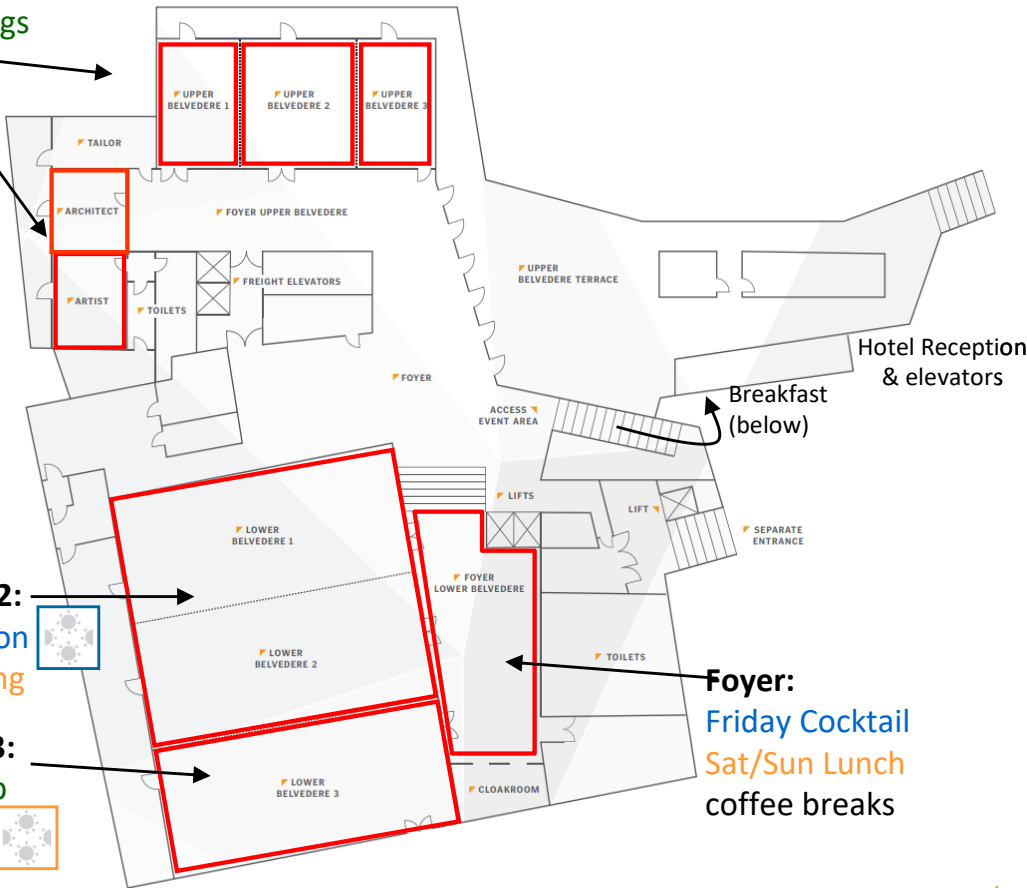

Meeting Rooms Floor Plan

Friday 9am-5pm
Friday 6-11 pm
Sat/Sun

Upper Belvedere:
Friday meetings

Low. Belvedere 1\$2:
Friday Austria Section
Sat/Sun R8C meeting

Low. Belvedere 3:
Friday Workshop
Sat/Sun Lunch

Foyer:
Friday Cocktail
Sat/Sun Lunch
coffee breaks

Low. Belvedere 1\$2:
Sat/Sun R8C meeting