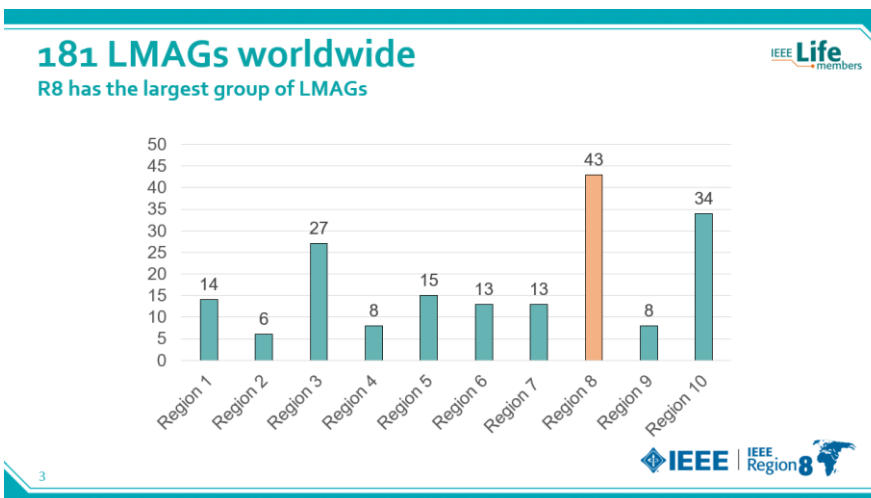

Life Members (LM) Committee

Peter Magyar

Goals

LMAG Development

1. It has been achieved that 87% of the LM-grade R8 membership was connected by LMAG 2024 Q1. The remaining potential development has been connected with two areas, a) Africa Council (1% of the membership) b) potential 9 Sections with more than 6 LM/Section.
2. With intensive cooperation with the leadership of the Africa Council, the Africa Council LMAG has been formed covering 10 Sections and 7 Subsections in 2024 Q2.
3. The second targeted group has consisted of the Sections Iceland (6), W. Saudi Arabia (7), UAE (13), Ukraine (15), Austria (30), Denmark (49), Finland (55), Norway (63) and Sweden (134). The count of the LM-grade members are in brackets.
Intensive activity was running in Ukraine, Austria and the Scandinavian Sections.
4. As a first result, Austria Section LMAG has been formed on 23 Sept 2024.

Progress against goals since the last report

Membership overview.

R8 position in worldwide comparison

R8 LMAG list

R8 LMAG geographical distribution

43 LMAGs are in R8 in 43 Sections, one (Iran) is pending