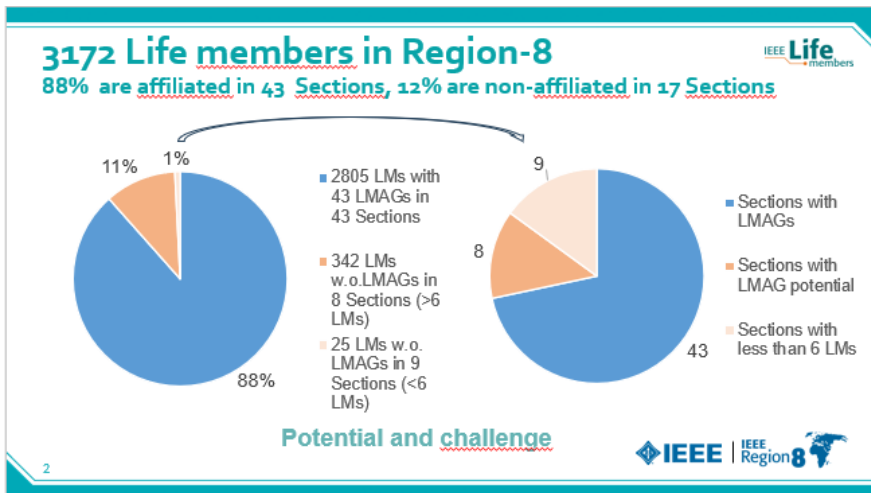

Life Members (LM) Committee

Peter Magyar

Goals

LMAG Development

1. It has been achieved that 87% of the LM-grade R8 membership was connected by LMAG 2024 Q1. The remaining potential development has been connected with two areas, a) Africa Council (1% of the membership) b) potential 9 Sections with more than 6 LM/Section.
2. With intensive cooperation with the leadership of the Africa Council, the Africa Council LMAG has been formed covering 10 Sections and 7 Subsections in 2024 Q2.
3. The second targeted group has consisted of the Sections Iceland (6), W. Saudi Arabia (7), UAE (13), Ukraine (15), Austria (30), Denmark (49), Finland (55), Norway (63) and Sweden (134). The count of the LM-grade members are in brackets.
Intensive activity was running in Ukraine, Austria and the Scandinavian Sections.
4. As a first result, Austria Section LMAG has been formed on 23 Sept 2024.

Progress against goals since the last report

Membership overview.

R8 position in worldwide comparison

R8 LMAG list

R8 LMAG geographical distribution

43 LMAGs are in R8 in 43 Sections, one (Iran) is pending

- R8 Sections with establishing LMAGs – covering 88% of R8 LMs
 - Austria NEW
 - Hungary
 - Russia Northwest
 - Benelux
 - Israel
 - Serbia & Montenegro
 - Bulgaria
 - Italy
 - Slovenia
 - Croatia
 - Jordan
 - Spain
 - Czechoslovakia
 - Lebanon
 - Switzerland
 - Turkey
 - Egypt
 - North Macedonia
 - UK & Ireland
 - France
 - Poland
 - Joint Baltic w. 3 Sections
 - Germany
 - Portugal
 - Joint Gulf w. 3 Sections
 - Greece
 - Romania
 - AfricaCouncil (10 Sections and 7 Subsections)
 - Russia