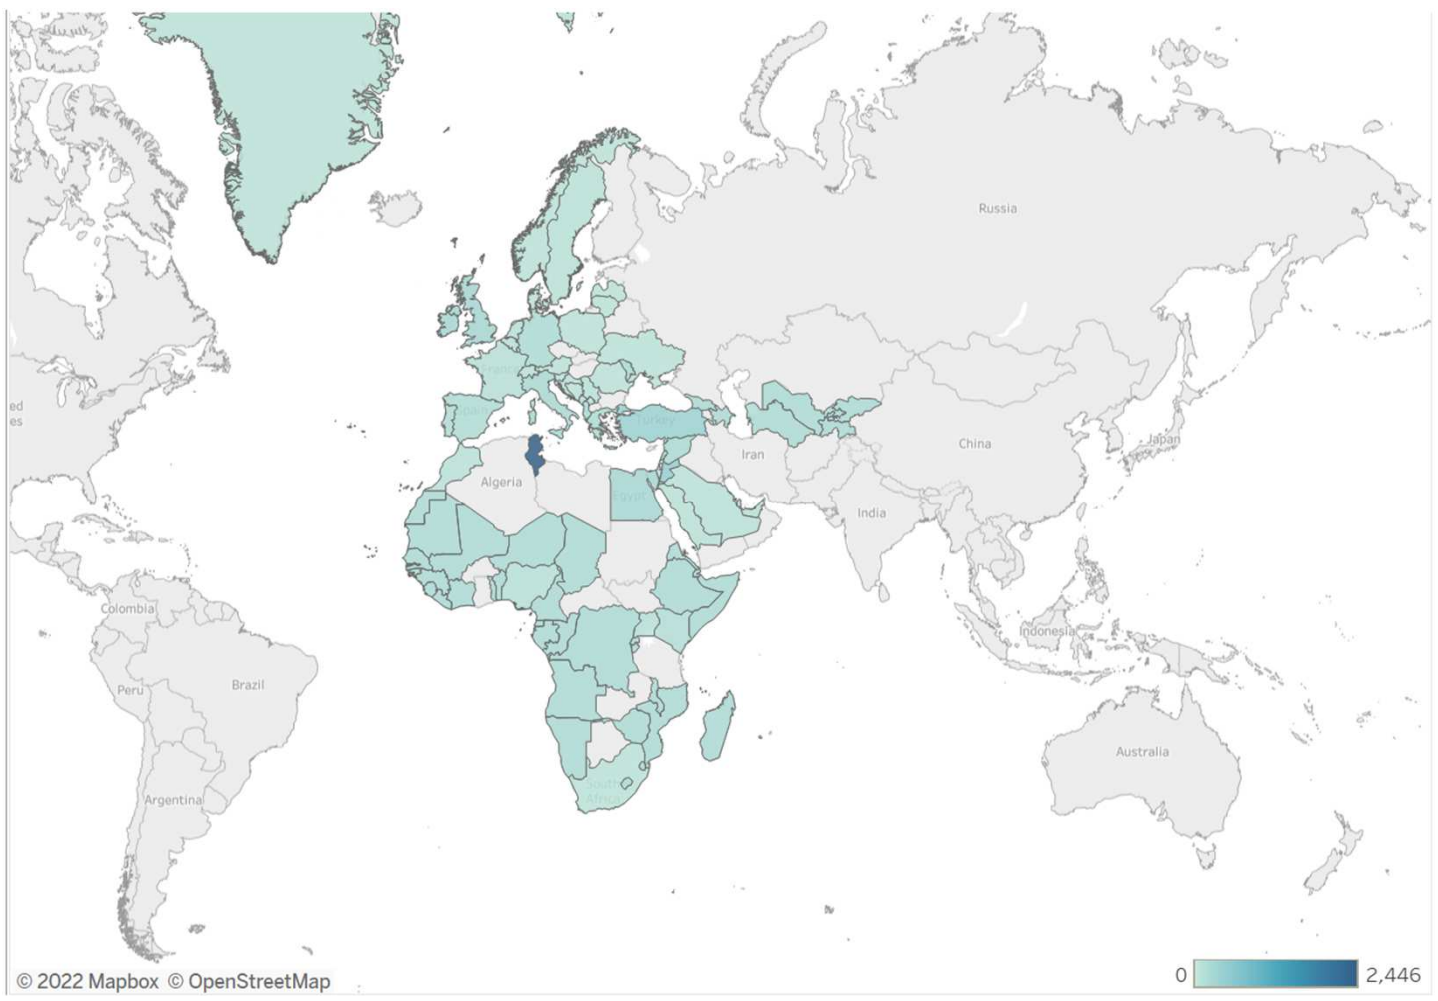

WiE AGs in Region 8