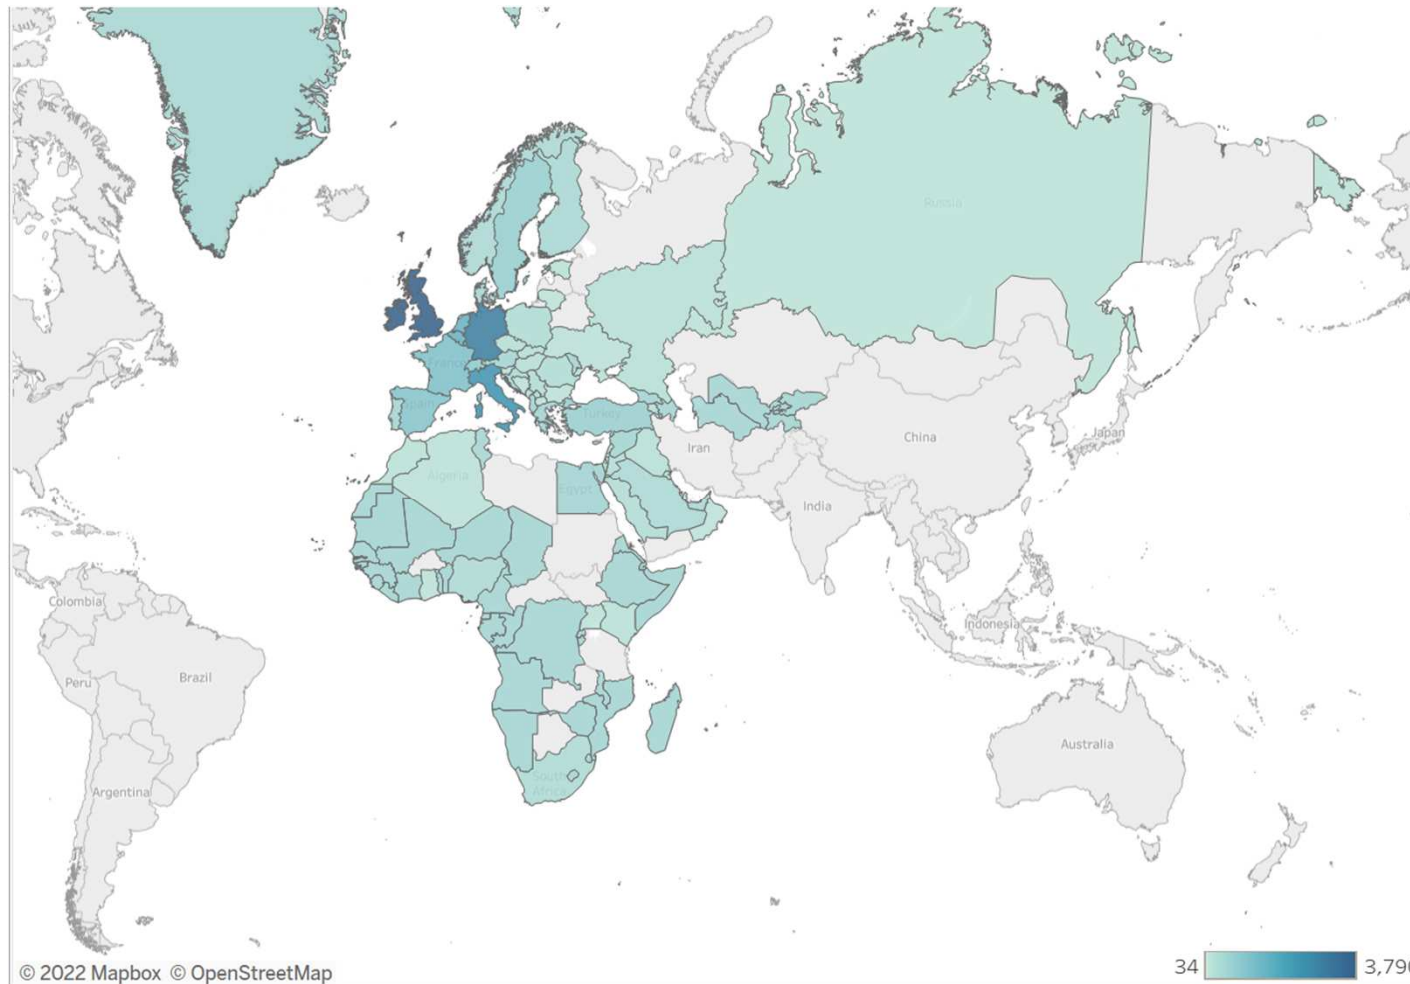

IEEE Members	Society Members	Sections	Subsections	Chapters	Affinity Groups	Student Branches	Student Affinity Groups	Student Branch Chapters
392,454	210,081	343	85	2,681	761	3,667	936	3,497

Region:	R8
IEEE Members:	72,383
Society Members:	42,127
Sections:	59
Subsections:	11
Chapters:	636
Affinity Groups:	109
Student Branches:	733
Student Affinity Groups:	164
Student Branch Chapters:	531

IEEE Proprietary

IEEE Membership - All

Total IEEE Membership

YoY Change %

IEEE Membership – R8

Total IEEE Membership

YoY Change %

YP AGs in Region 8