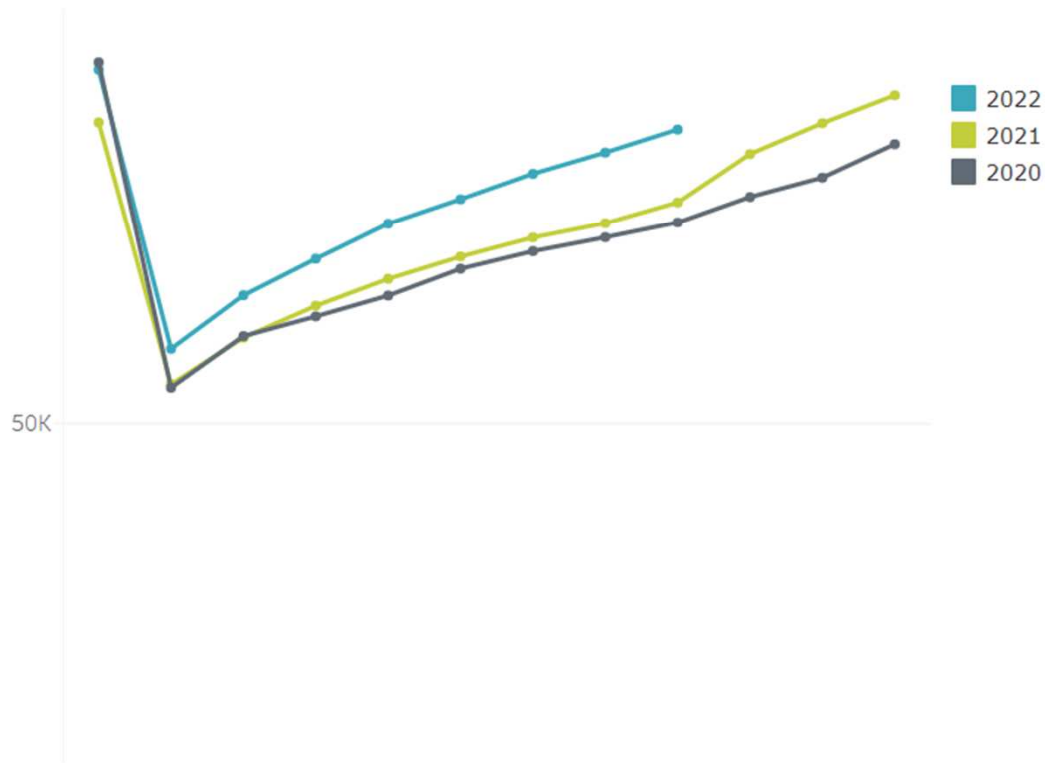

IEEE Members	Society Members	Sections	Subsections	Chapters	Affinity Groups	Student Branches	Student Affinity Groups	Student Branch Chapters
392,454	210,081	343	85	2,681	761	3,667	936	3,497

Region:	R8
IEEE Members:	72,383
Society Members:	42,127
Sections:	59
Subsections:	11
Chapters:	636
Affinity Groups:	109
Student Branches:	733
Student Affinity Groups:	164
Student Branch Chapters:	531

IEEE Proprietary

IEEE Membership - All

Total IEEE Membership

YoY Change %

IEEE Membership – R8

Total IEEE Membership

YoY Change %

YP AGs in Region 8