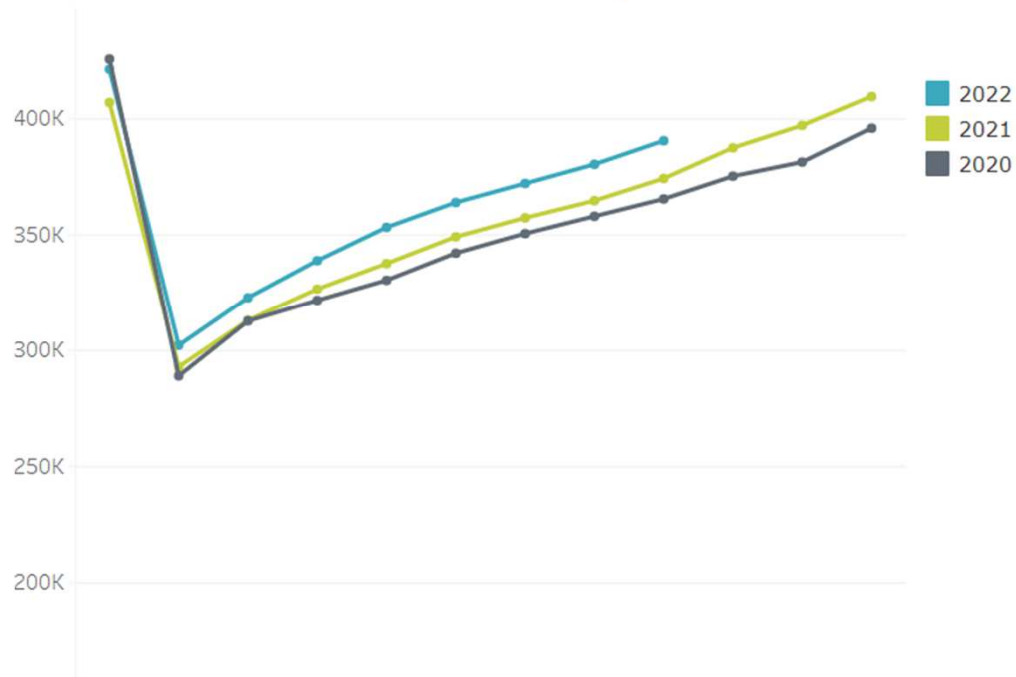

IEEE Membership - All

Total IEEE Membership