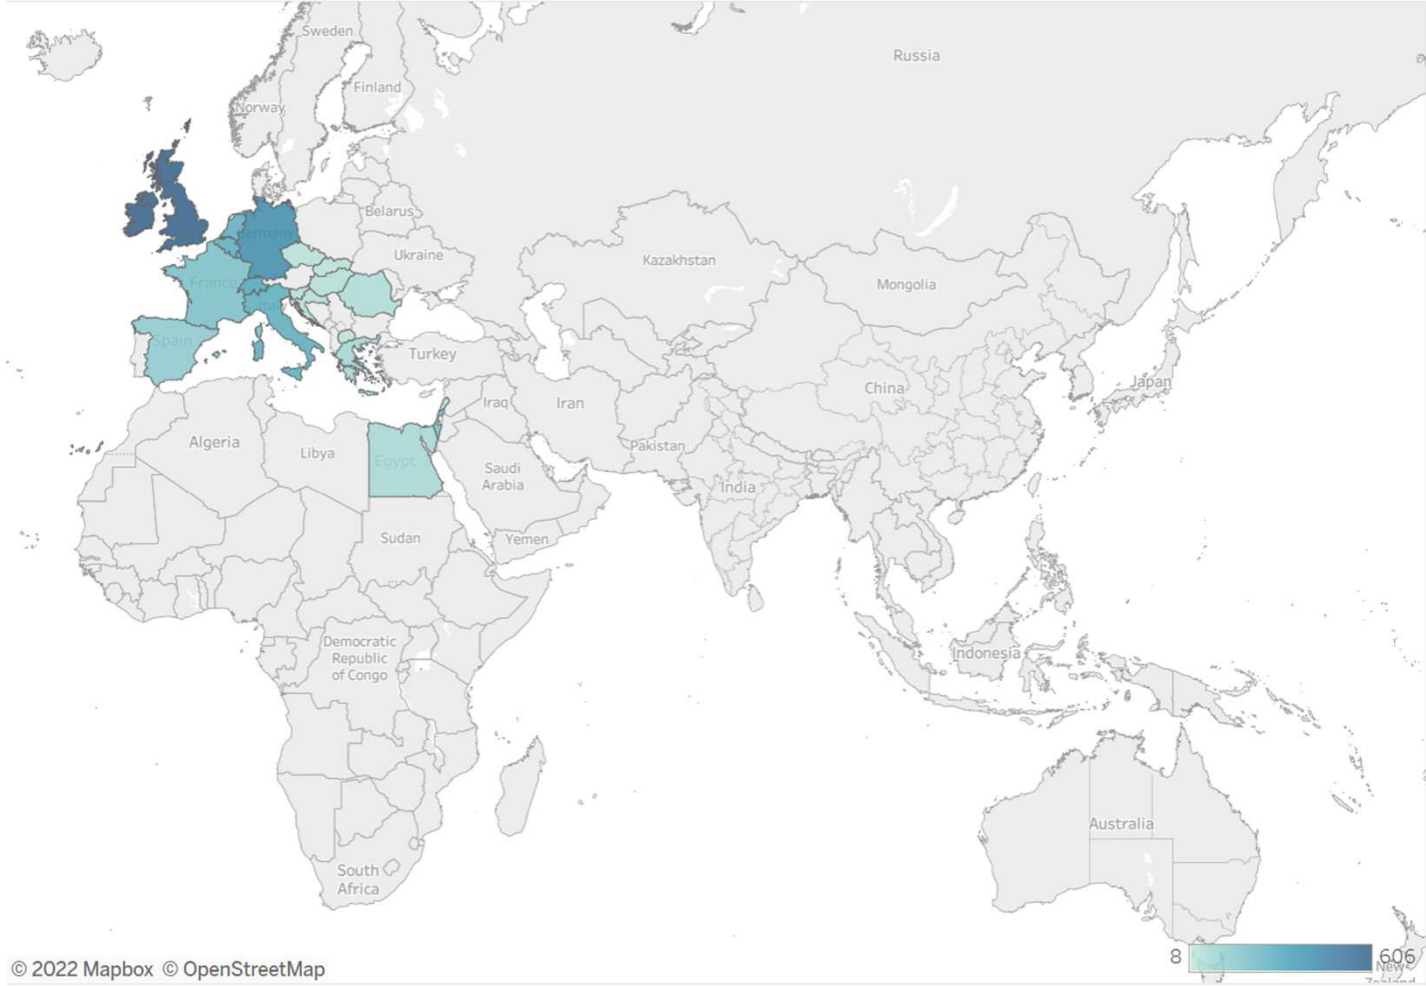

LM AGs in Region 8

ma-lm@ieeer8.org