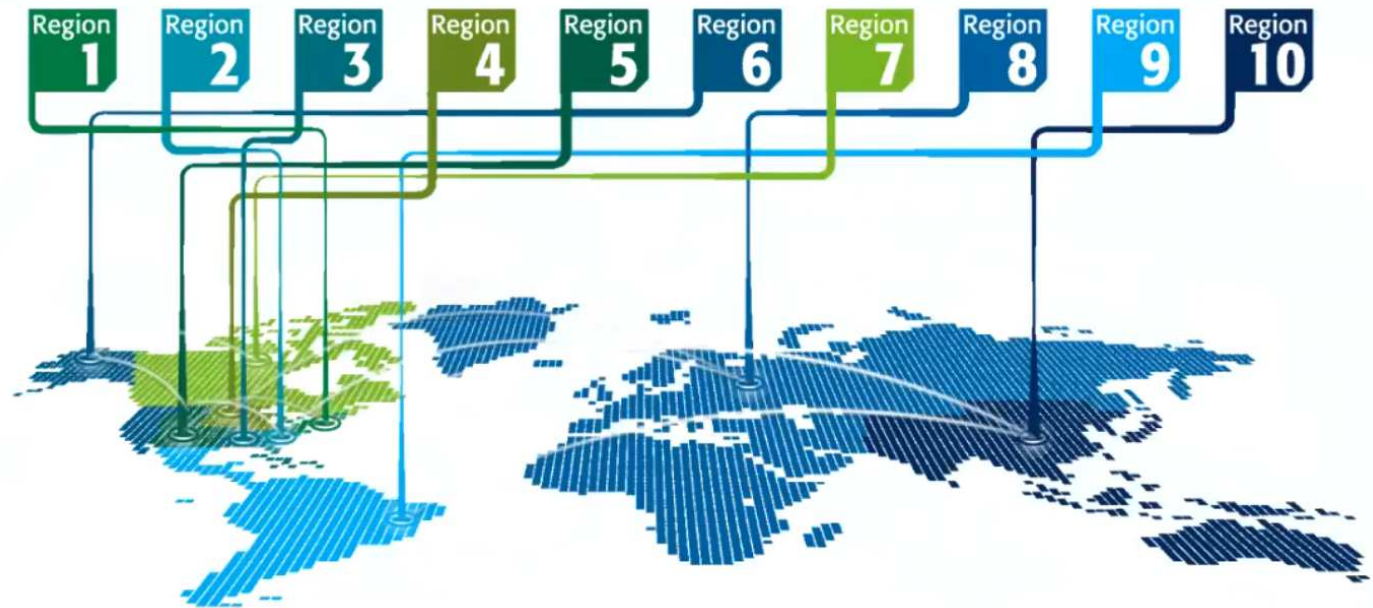

# IEEE Region 8 at a glance

*Largest and most diverse*

**70,000** members in over **100** countries

**59** Sections, **10** Subsections and **1** Council

More than **20,000** Student members

**625** Chapters that unite local members with similar technical interests.

**683** Student Branches at colleges and Universities in **60** countries

**441** Student Branch Chapters of IEEE Technical Societies

**107** Affinity Groups, among them, 53 YP and 17 LM AGs